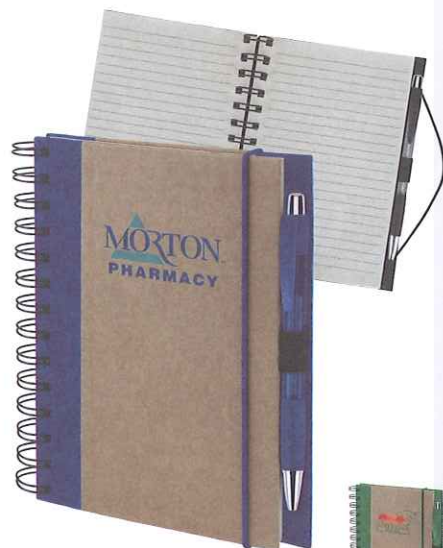

Flexible 'Press-Me' Colorful Calculator

Playful color, easy to use and fun for your desk! Soft and flexible bold color silicon body, Large easy-to-see raised white function keys, White plastic plate with large digital display and large imprint area

~~$4.79~~ (R)

$2.79 (R)

(150 PCS MIN)

Recycled Color Spine Spiral Notebook

Spiral bound, Color material accent, Recycled front and back cover panels, Matching color translucent pen, Elastic band closure, 80 100% Recycled lined sheets

~~$4.99~~ (R)

$2.99 (R)

(150 PCS MIN)